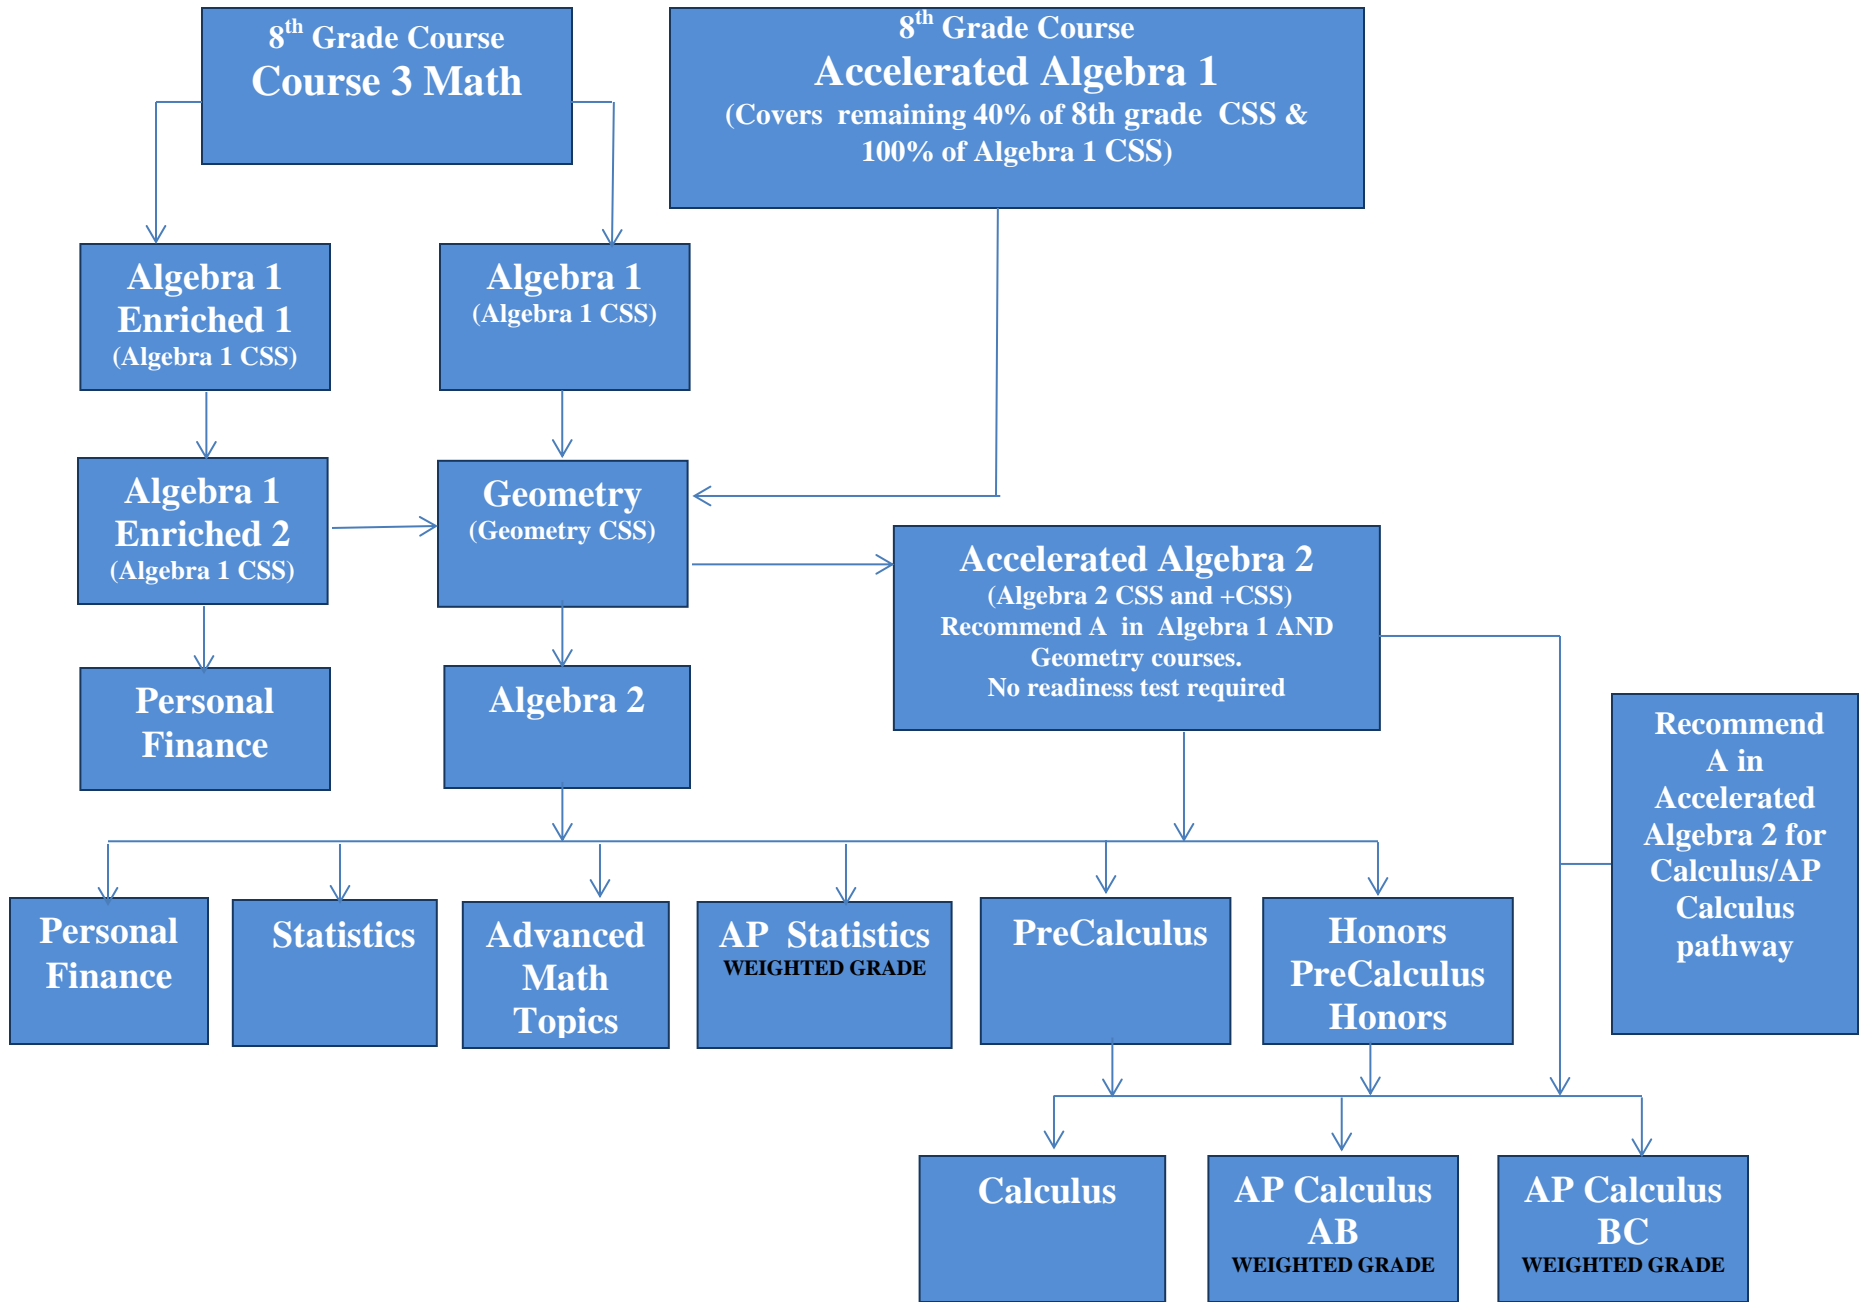

San Ramon Valley Unified School District Math Pathways

Revised 2/20/18

Click [here](#) for the California State Standards (CSS) for Math
[Middle School Math Pathway Presentation](#)

Middle School Pathways

High School Pathways

CSS = California State Standards